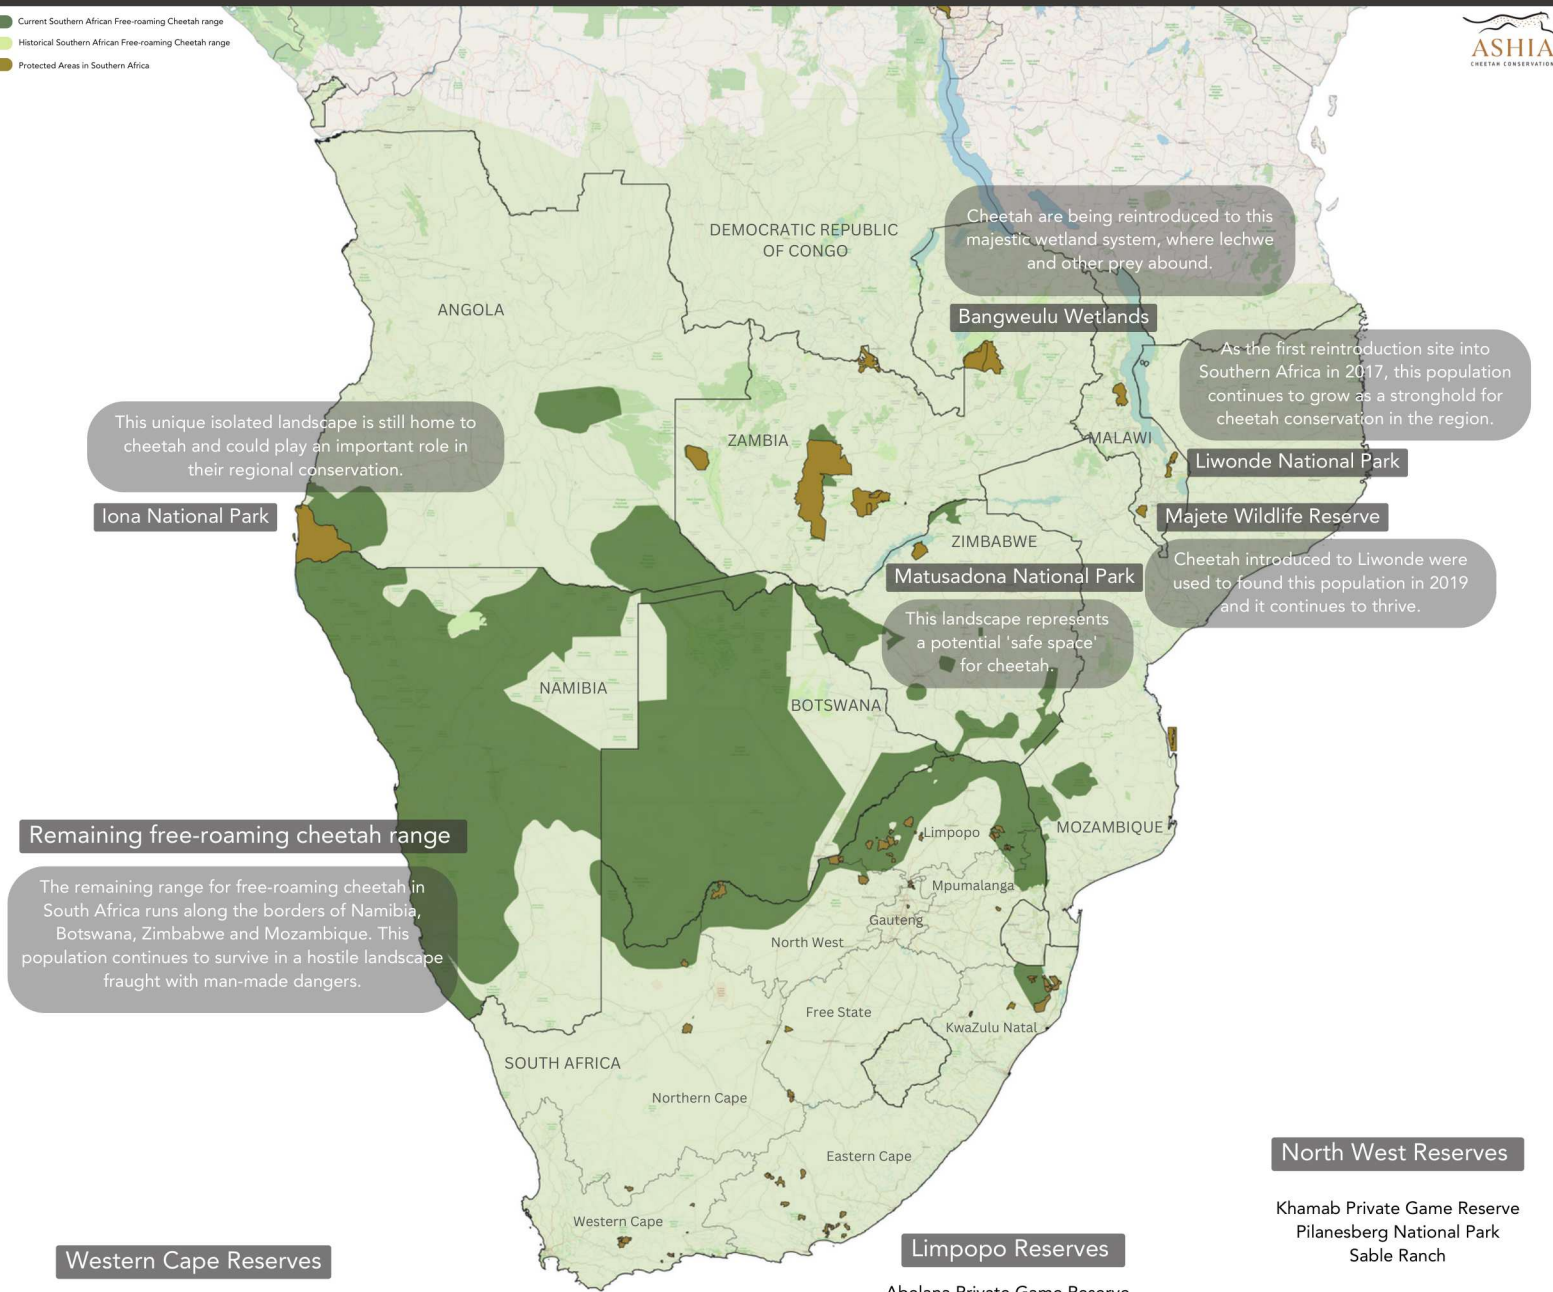

The Cheetah Metapopulation

These cheetah are responsibly managed as a metapopulation across more than 70 fenced reserves in Southern Africa and its healthy growth has allowed for range wide reintroduction initiatives.

Cheetah are being reintroduced to this majestic wetland system, where lechwe and other prey abound.

Bangweulu Wetlands

As the first reintroduction site into Southern Africa in 2017, this population continues to grow as a stronghold for cheetah conservation in the region.

Liwonde National Park

Cheetah introduced to Liwonde were used to found this population in 2019 and it continues to thrive.

Majete Wildlife Reserve

Matusadona National Park

This landscape represents a potential 'safe space' for cheetah.

This unique isolated landscape is still home to cheetah and could play an important role in their regional conservation.

Iona National Park

Remaining free-roaming cheetah range

The remaining range for free-roaming cheetah in South Africa runs along the borders of Namibia, Botswana, Zimbabwe and Mozambique. This population continues to survive in a hostile landscape fraught with man-made dangers.

North West Reserves

- Khamab Private Game Reserve
- Pilanesberg National Park
- Sable Ranch

Western Cape Reserves

- Botlierskop Private Game Reserve
- Buffelsdrift Game Lodge
- Garden Route Game Lodge
- Gondwana Private Game Reserve
- ROAM Private Game Reserve
- Sanbona Private Game Reserve

Limpopo Reserves

- Abelana Private Game Reserve
- Entabeni Private Game Reserve
- Ka'ingo Private Game Reserve
- Kapama Private Game Reserve
- Karongwe Private Game Reserve
- Lapapala Wilderness
- Mabula Private Game Reserve
- Madikwe Conservancy
- Madikwe National Park
- Makutsi Private Game Reserve
- Mapesu Private Game Reserve
- Marakele National Park
- Matlabas Private Game Reserve
- Makalali Private Game Reserve
- Meletse Private Game Reserve
- Rietspruit Private Game Reserve
- SanWild Private Game Reserve
- Selati Private Game Reserve
- Shambala Private Game Reserve
- Thaba Tholo Game Farm
- Tshukudu Game Reserve
- Tumbeta Private Game Reserve
- Welgevonden Private Game Reserve

Mpumalanga Reserves

- Rietvlei Nature Reserve
- Dinokeng Game Reserve

Gauteng Reserves

- Rietvlei Nature Reserve
- Dinokeng Game Reserve

Free State Reserves

- Didimalang Private Game Reserve
- Tiger Canyon Game Reserve
- Laohu Valley Reserve

Northern Cape Reserves

- Glen Lyon
- RE Private Game Reserve
- Roggecloof Private Game Reserve
- Tswalu Kalahari Reserve

Eastern Cape Reserves

- Amakhala Private Game Reserve
- Buffalokloof Private Game Reserve
- Hopewell Private Game Reserve
- Kariega Private Game Reserve
- Kwandwe Private Game Reserve
- Kwantu Private Game Reserve
- Kuzuko Private Game Reserve
- Lalibela Private Game Reserve
- Magic Hills Private Game Reserve
- Mount Camdeboo Private Game Reserve
- Mountain Zebra National Park
- Samara Private Game Reserve
- Shamwari Private Game Reserve

Kwa-Zulu Natal Reserves